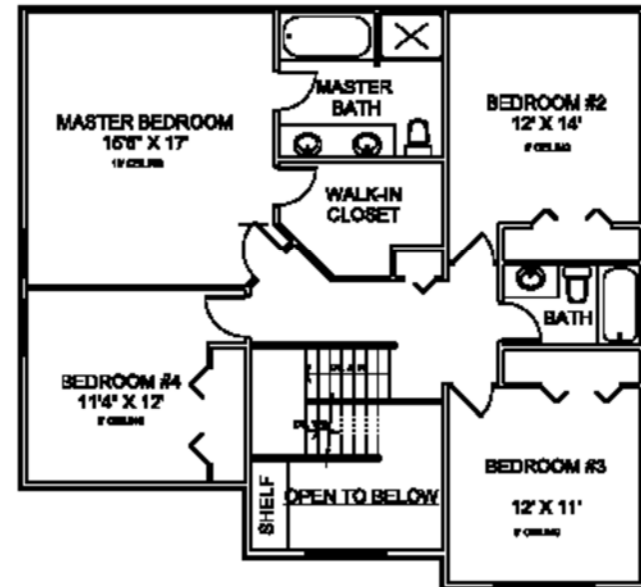

## The Bay Shore II

2,394 Sq. Ft.

*In our continuing effort to meet customers' needs, we reserve the right to change plans, specifications and features. This sheet is for illustrative purposes only.*