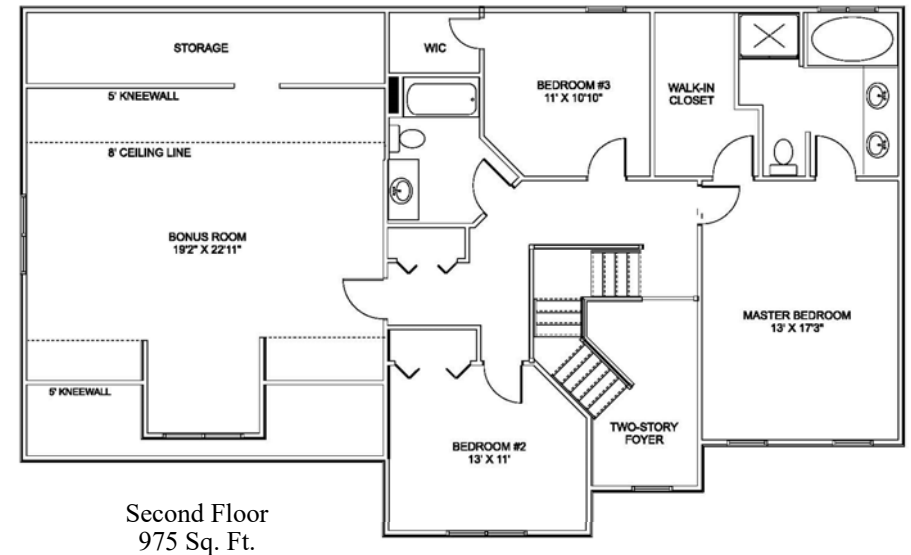

1447 North Ridge Road,
Painesville, OH 44077
440.357.8459
www.littlemountainhomes.com

The Chesterfield

2,203 Sq. Ft.
Optional Bonus Room 516 Sq. Ft.

In our continuing effort to meet customers' needs, we reserve the right to change plans, specifications and features. This sheet is for illustrative purposes only.