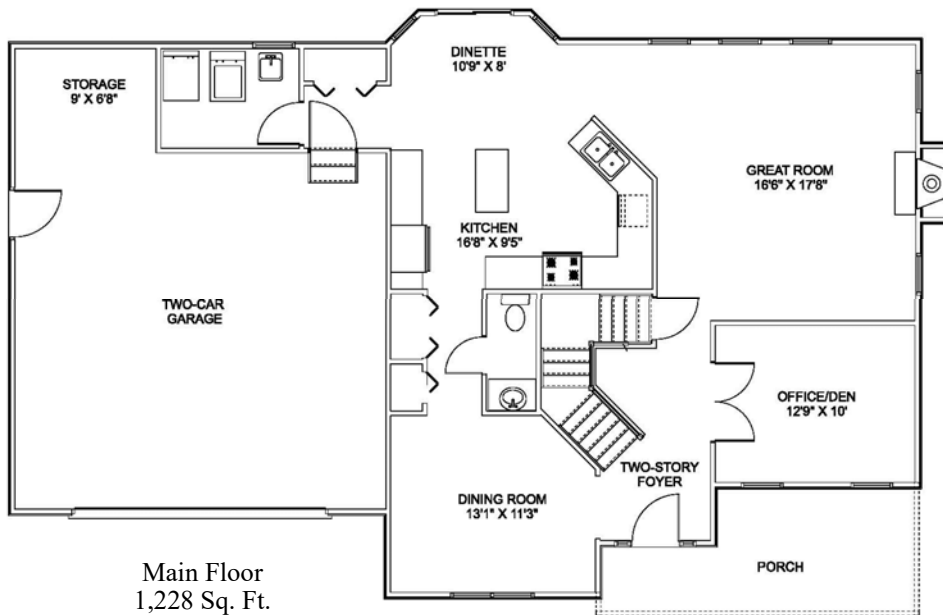

1447 North Ridge Road,
Painesville, OH 44077
440.357.8459
www.littlemountainhomes.com

The Chesterfield

2,203 Sq. Ft.
Optional Bonus Room 516 Sq. Ft.

In our continuing effort to meet customers' needs, we reserve the right to change plans, specifications and features. This sheet is for illustrative purposes only.