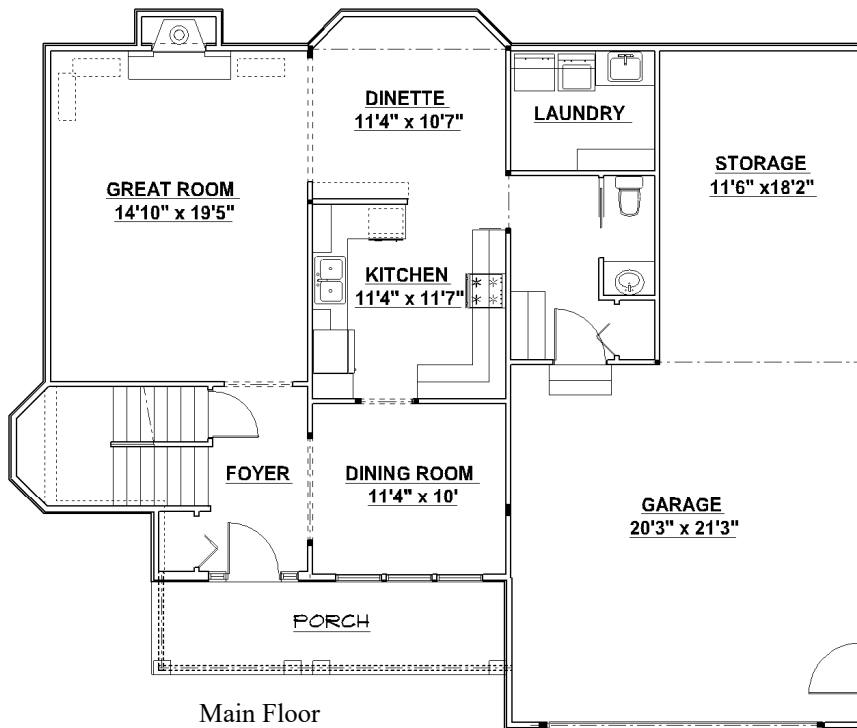

1447 North Ridge Road,
Painesville, OH 44077
440.357.8459

The Ellsworth

2,587 Sq. Ft.

In our continuing effort to meet customers' needs, we reserve the right to change plans, specifications and features. This sheet is for illustrative purposes only.