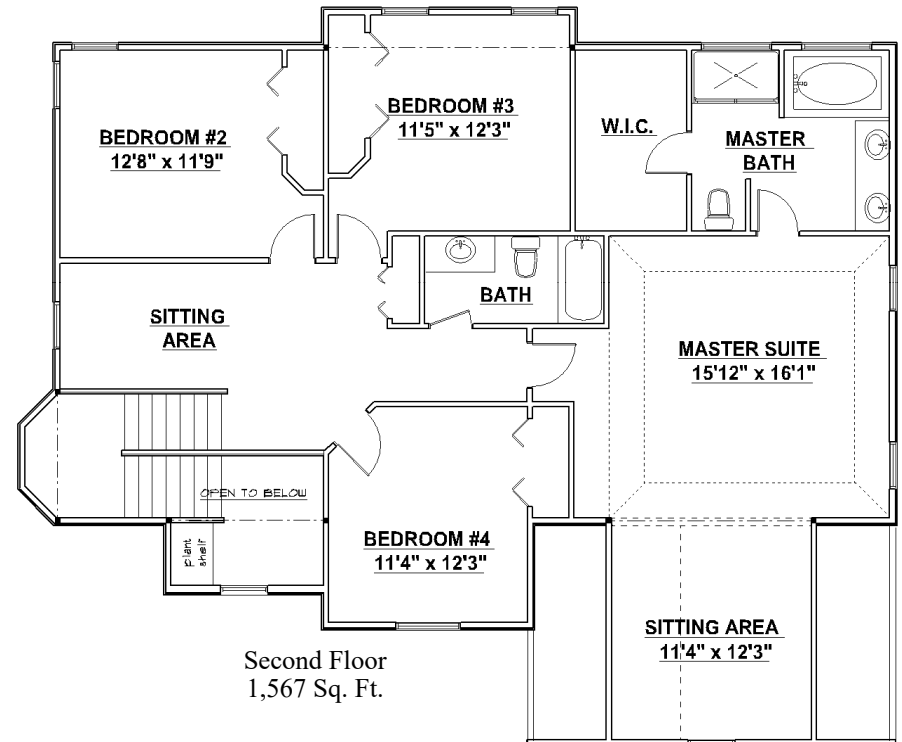

1447 North Ridge Road,
Painesville, OH 44077
440.357.8459

The Ellsworth

2,587 Sq. Ft.

In our continuing effort to meet customers' needs, we reserve the right to change plans, specifications and features. This sheet is for illustrative purposes only.