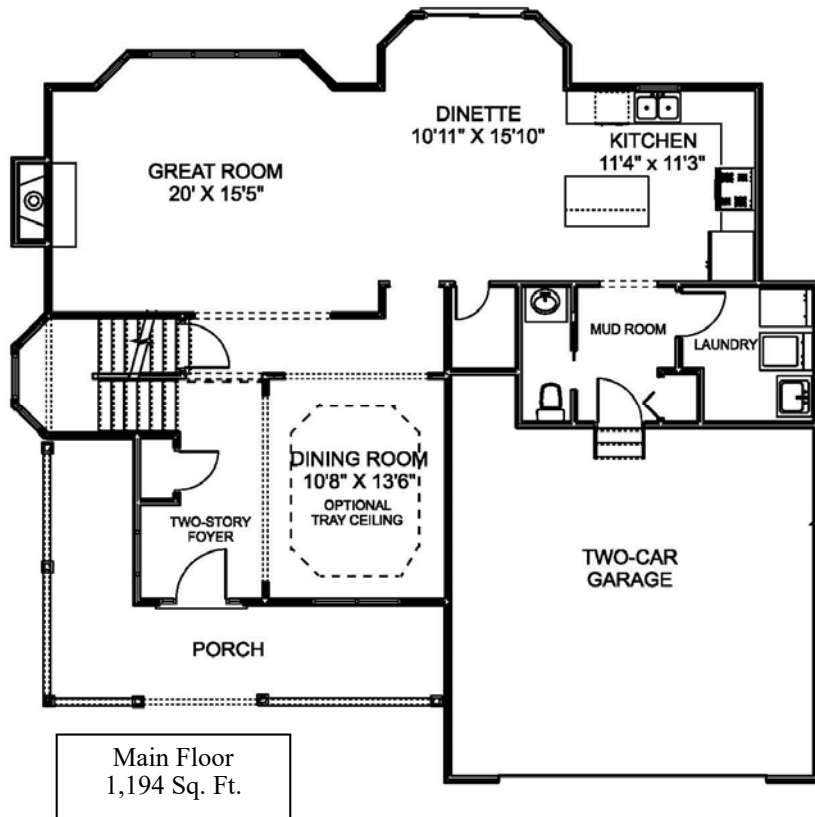

1447 North Ridge Road,
Painesville, OH 44077
440.357.8459
www.littlemountainhomes.com

The Crawford

2,319 Sq. Ft.

In our continuing effort to meet customers' needs, we reserve the right to change plans, specifications and features. This sheet is for illustrative purposes only.