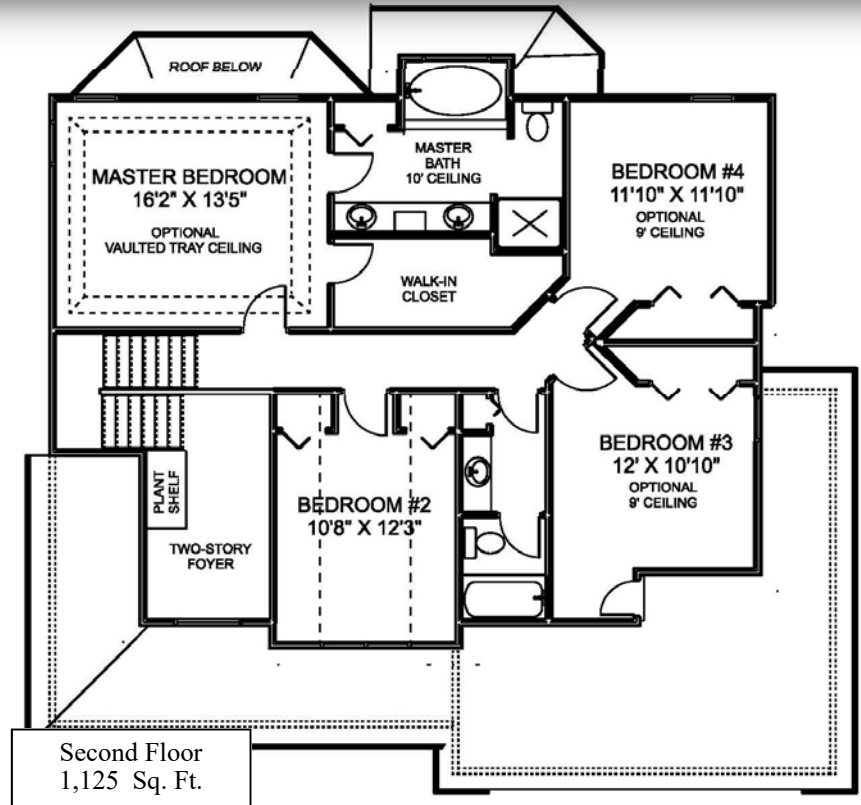

1447 North Ridge Road,
Painesville, OH 44077
440.357.8459
www.littlemountainhomes.com

The Crawford

2,319 Sq. Ft.

In our continuing effort to meet customers' needs, we reserve the right to change plans, specifications and features. This sheet is for illustrative purposes only.