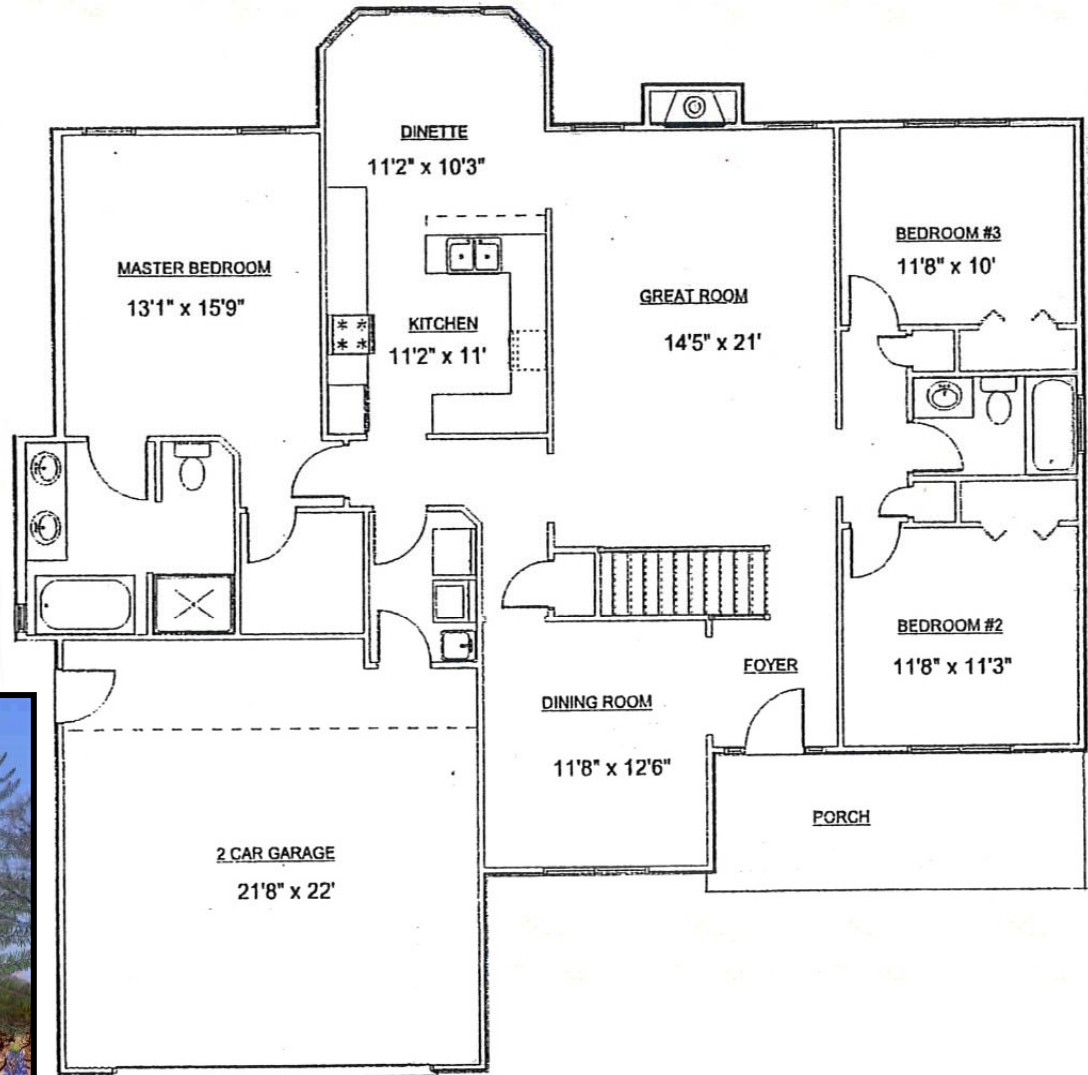

1447 North Ridge Road,
Painesville, OH 44077
440.357.8459
www.littlemountainhomes.com

The Grayson

1,735 Sq. Ft.

Shown with Optional Porch Railing

Main Floor
1,735 Sq. Ft.

In our continuing effort to meet customers' needs, we reserve the right to change plans, specifications and features. This sheet is for illustrative purposes only.