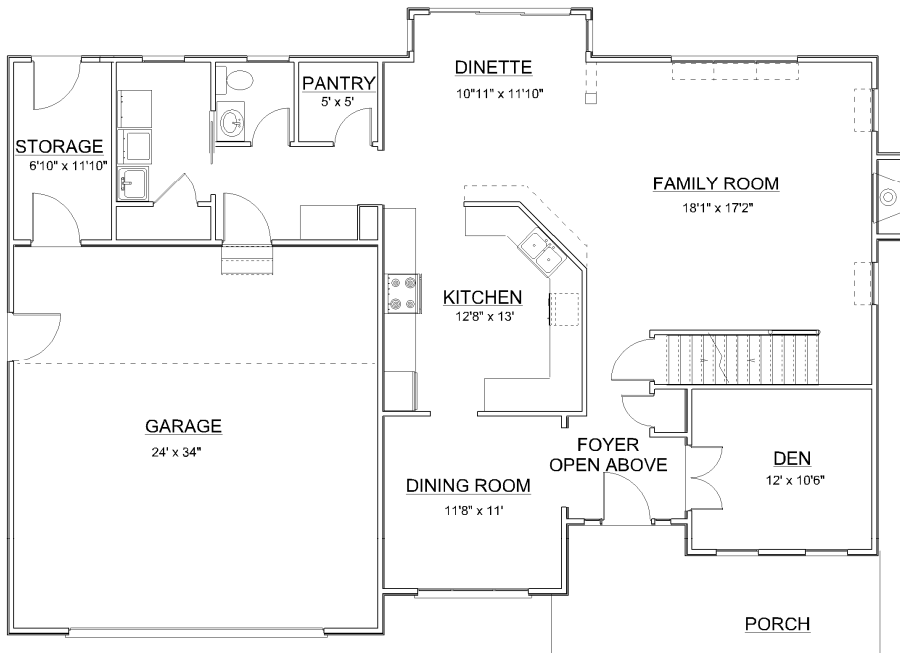

1447 North Ridge Road,
Painesville, OH 44077
440.357.8459
www.littlemountainhomes.com

The Michelle

2,685 Sq. Ft.
Optional Bonus Room 325 Sq. Ft.

Shown with Optional Porch Railing

In our continuing effort to meet customers' needs, we reserve the right to change plans, specifications and features. This sheet is for illustrative purposes only.