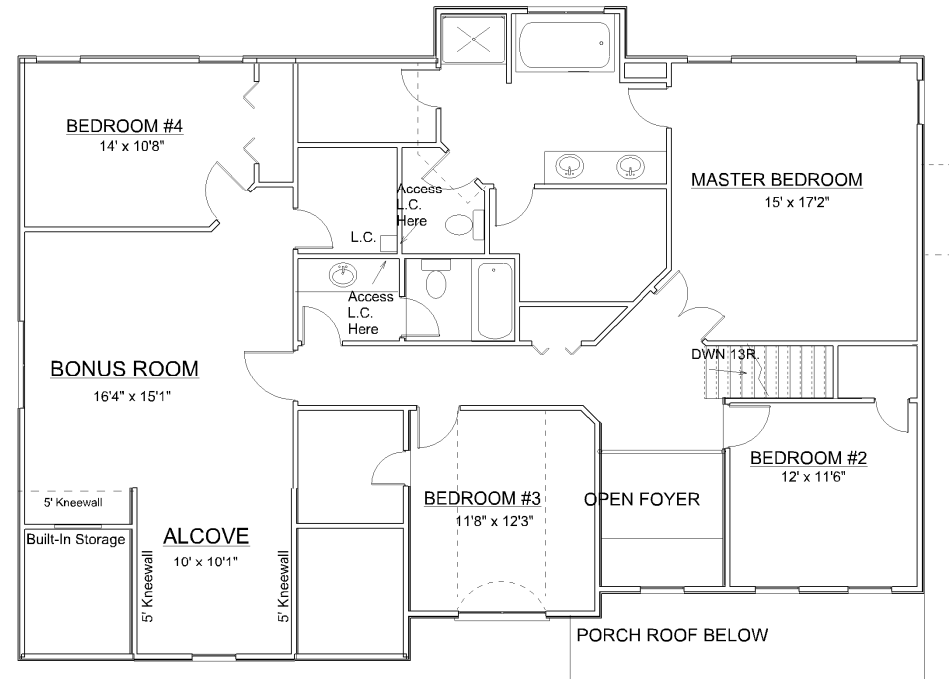

1447 North Ridge Road,
Painesville, OH 44077
440.357.8459
www.littlemountainhomes.com

The Michelle

2,685 Sq. Ft.
Optional Bonus Room 325 Sq. Ft.

Shown with Optional Porch Railing

In our continuing effort to meet customers' needs, we reserve the right to change plans, specifications and features. This sheet is for illustrative purposes only.