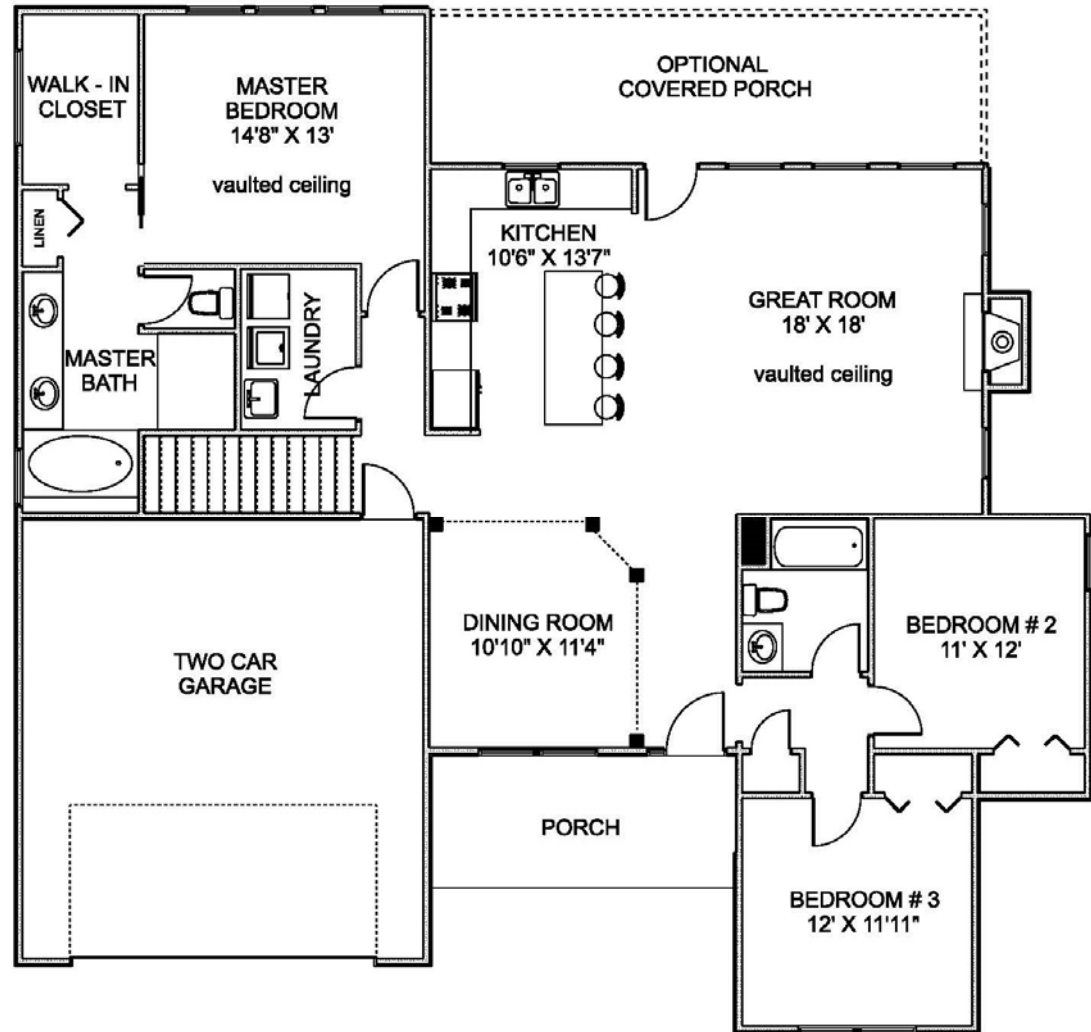

## *The Rockport*

1,759 Sq. Ft.  
Covered Porch 232 Sq. Ft.

*Shown with Optional Porch Railing*

*In our continuing effort to meet customers' needs, we reserve the right to change plans, specifications and features. This sheet is for illustrative purposes only.*