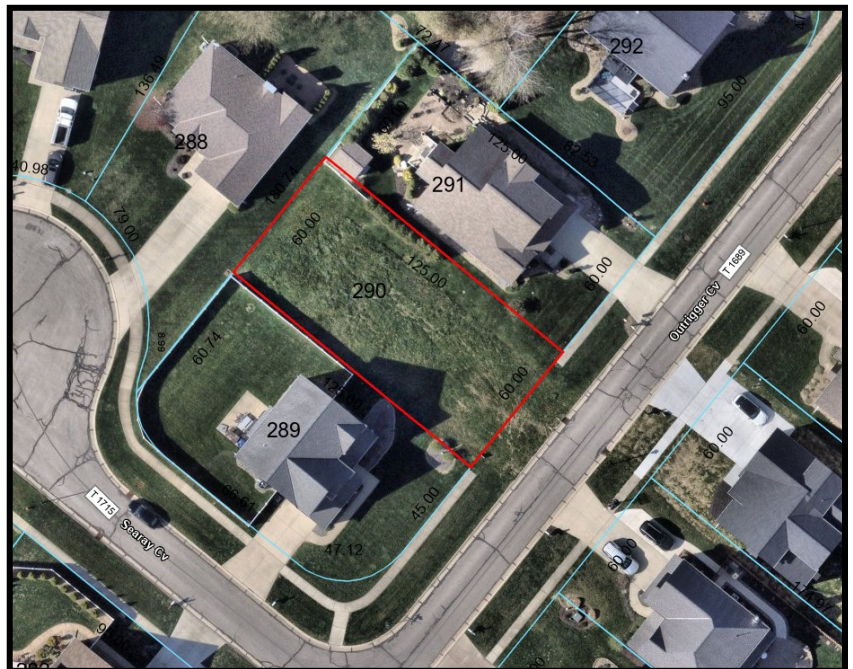

Minimum 1,350 Sq. Ft. One Story • 1,500 Sq. Ft. 1-1/2 Story • 1,600 Sq. Ft. Two Story

Lake Erie Shores Painesville Township

LOTS PRICED TO SELL
\$54,900!

S/L 268 - 60'
S/L 290 - 60'

For Information
Contact
Rick Colwell
at
440.413.0503